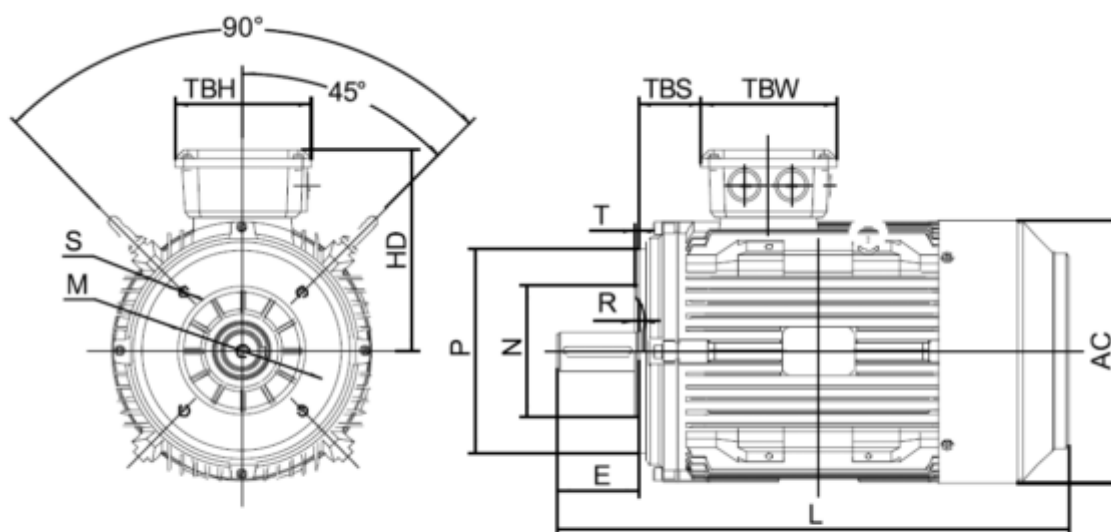

# Data Sheet

Article number: 2502011022501

Description: Kleedrive T2C 132M2-2 11kW 2800 rpm  
3x400/690V 50HZ IP55 B14 Eff=89.4%

## Measures

AA = 263	K = Ø12	TBW = 134
AC = Ø259	L = 5005	
AD = 332	M = 165	
D = Ø38	N = 130	
E = 80	P = 200	
F = 10	S = 3.5	
G = 33	TBH = 134	
HD = 200	TBS = 61.5	