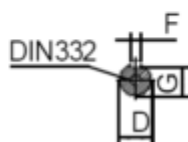

# Data Sheet

Article number: 2502011022501

Description: Kleedrive T2C 132M2-2 11kW 2800 rpm  
3x400/690V 50HZ IP55 B14 Eff=89.4%

## Measures

AA = 263	K = Ø12	TBW = 134
AC = Ø259	L = 5005	
AD = 332	M = 165	
D = Ø38	N = 130	
E = 80	P = 200	
F = 10	S = 3.5	
G = 33	TBH = 134	
HD = 200	TBS = 61.5	